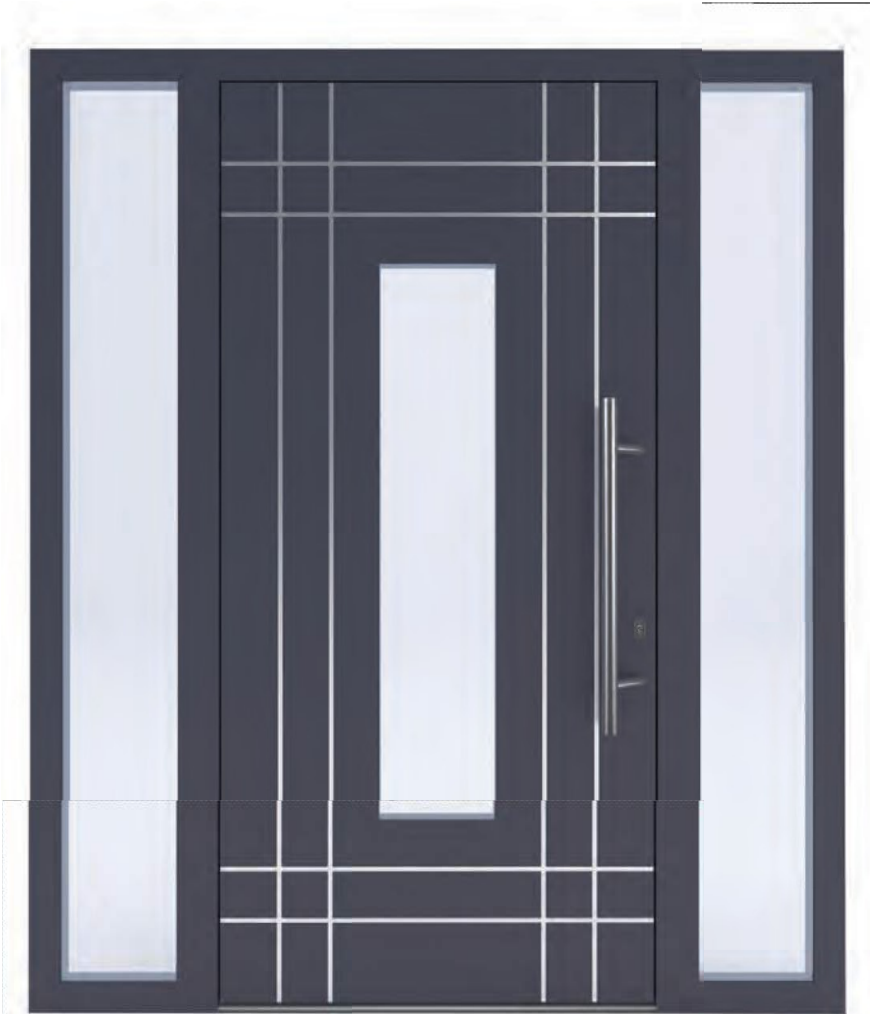

Code: 707/1
Color: RAL 7039 matt
Glass: Opaque Glass
Decorative: 3D Inox
External Handle: Bar/Blade

Code: 707/2
Color: RAL 9016 matt
Glass: Opaque Glass
Decorative: 3D Inox
External Handle: Bar/Blade

Code: 708
Color: RAL 7016 matt
Glass: Opaque Glass
Decorative: 3D Inox
External Handle: Bar/Blade