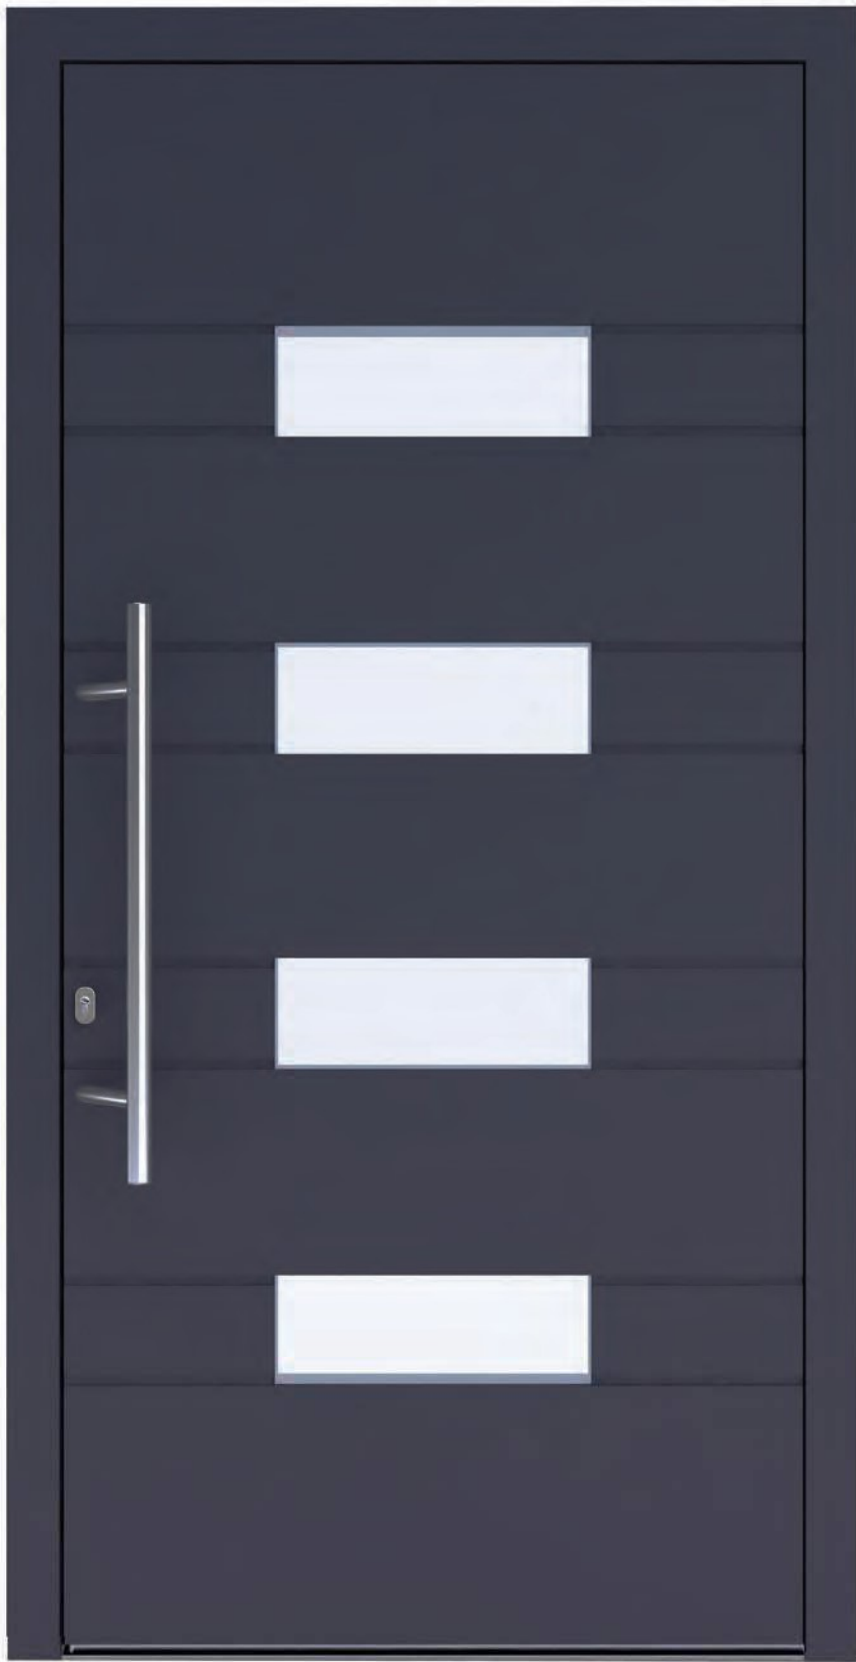

Deur­stang 700mm (Standaard)

Code: 500
Kleur: RAL 7016 mat

Code: 500/1
Color: RAL 7039 matt
Glass: Opaque Glass
Decorative: Engraving Surface
External Handle: Bar/Blade

Code: 500/2
Color: RAL 9016 matt
Glass: Opaque Glass
Decorative: Engraving Surface
External Handle: Bar/Blade